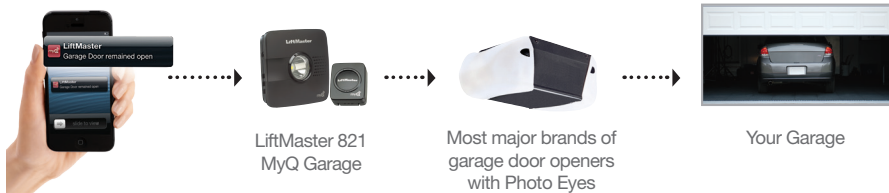

LiftMaster 821
MyQ Garage

Most major brands of
garage door openers
with Photo Eyes

Your Garage

Optional Accessories:

Remote Light Control (825LM)

Allows you to control any lamp with your garage door opener remote control or smartphone via MyQ Garage or LiftMaster Internet Gateway

Remote Light Switch (823LM)

Replaces your existing wall switch to allow you to control home lighting with your garage door opener remote control or smartphone via MyQ Garage or LiftMaster Internet Gateway.

3-Button Elite Remote Control (895MAX)

Allows you to control up to three garage door openers, gate operators or MyQ-Enabled light devices. Sleek contoured design with bright blue LED lights.

FREE MyQ Mobile App! Download the app and easily register your account from the MyQ app or at MyLiftMaster.com

Compatible with these Apple® models

iPhone® 3GS, iPhone 4, iPhone 4S and iPhone 5
iPod touch® (3rd, 4th and 5th generation)