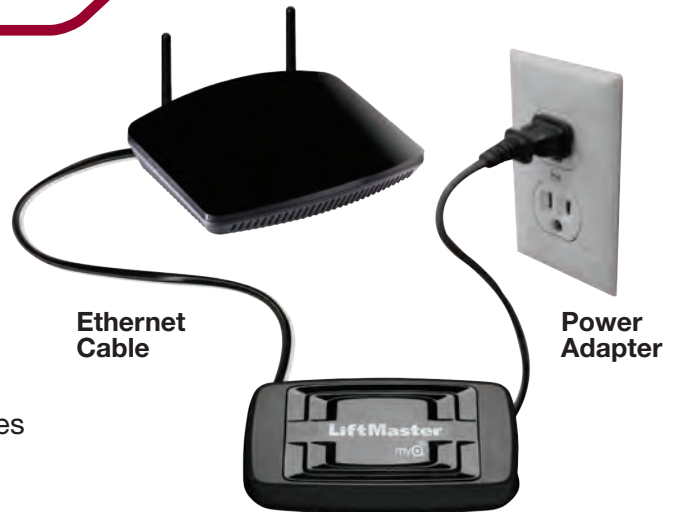

828LM

LIFTMASTER® INTERNET GATEWAY

How it Works

828LM LiftMaster® Internet Gateway works with models 8550, 8360, CSW24V, CSL24V, and LA500 - Models 8550 and CSW24V shown.

Simple Control From Anywhere

Imagine being away on vacation and opening your garage door for your neighbor to get into your home to water the plants or feed the cat. Or being able to check and make sure you closed the garage door after leaving for a business trip overseas. Or even having the ability to turn on house lights before you get home, so you don't have to enter a dark house. You can if you have the LiftMaster® Internet Gateway accessory and one of our two new garage door openers - Elite Series® model 8550 or Premium Series model 8360 with Battery Backup, or our Elite Series® gate operator models CSW24V, CSL24V or LA500.

LiftMaster®

828LM

LIFTMASTER® INTERNET GATEWAY

Quick And Easy Setup

- Connect power and router
- Create an account at MyLiftMaster.com
- Register the LiftMaster® Internet Gateway
- Add MyQ® enabled devices
- Try our new LiftMaster® app for Apple and Android devices (works with iPhone and Android*)
- Go to myliftmaster.com/mobile for other web-enabled phones

*iPhone® is a registered trademark of Apple Inc., and Android™ is a registered trademark of Google Inc.

LiftMaster® Internet Gateway

LiftMaster® MyQ® Enabled Accessories: The Freedom to Enjoy Your Life

Making sure the garage is secure is always just one click away on your Internet-enabled mobile device or computer, with LiftMaster's MyQ® technology.

Garage and Gate Monitor (Model 829LM)
Uses MyQ® technology to monitor and close your garage door or gate from any room in the house.

Remote Light Switch (Model 823LM)
Control lights remotely through the LiftMaster® Internet Gateway or garage door opener Security+ 2.0™ remote control.